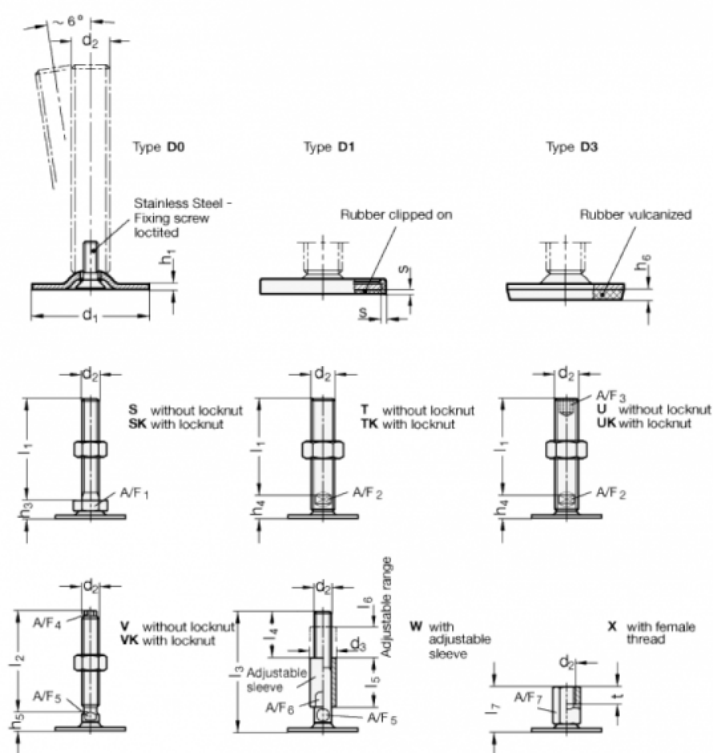

# Data Sheet

Article number: 204180M20100D3UK

Description: E+G levelling foot  
GN 41-80-M20-100-D3-UK

Note: UK With nut, Hexagon socket at the top, Wrench flat at the bottom

## Measures

- A/F2 = 15
- A/F3 = 10
- d1 = 80
- d2 = M20
- h1 = 3
- h4 = 18
- h6 = 5
- l1 = 100

s =